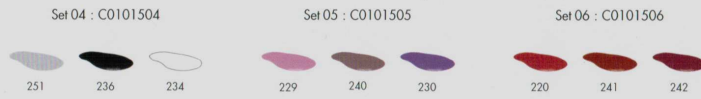

Nail polish Tray 02 REF +C0101502